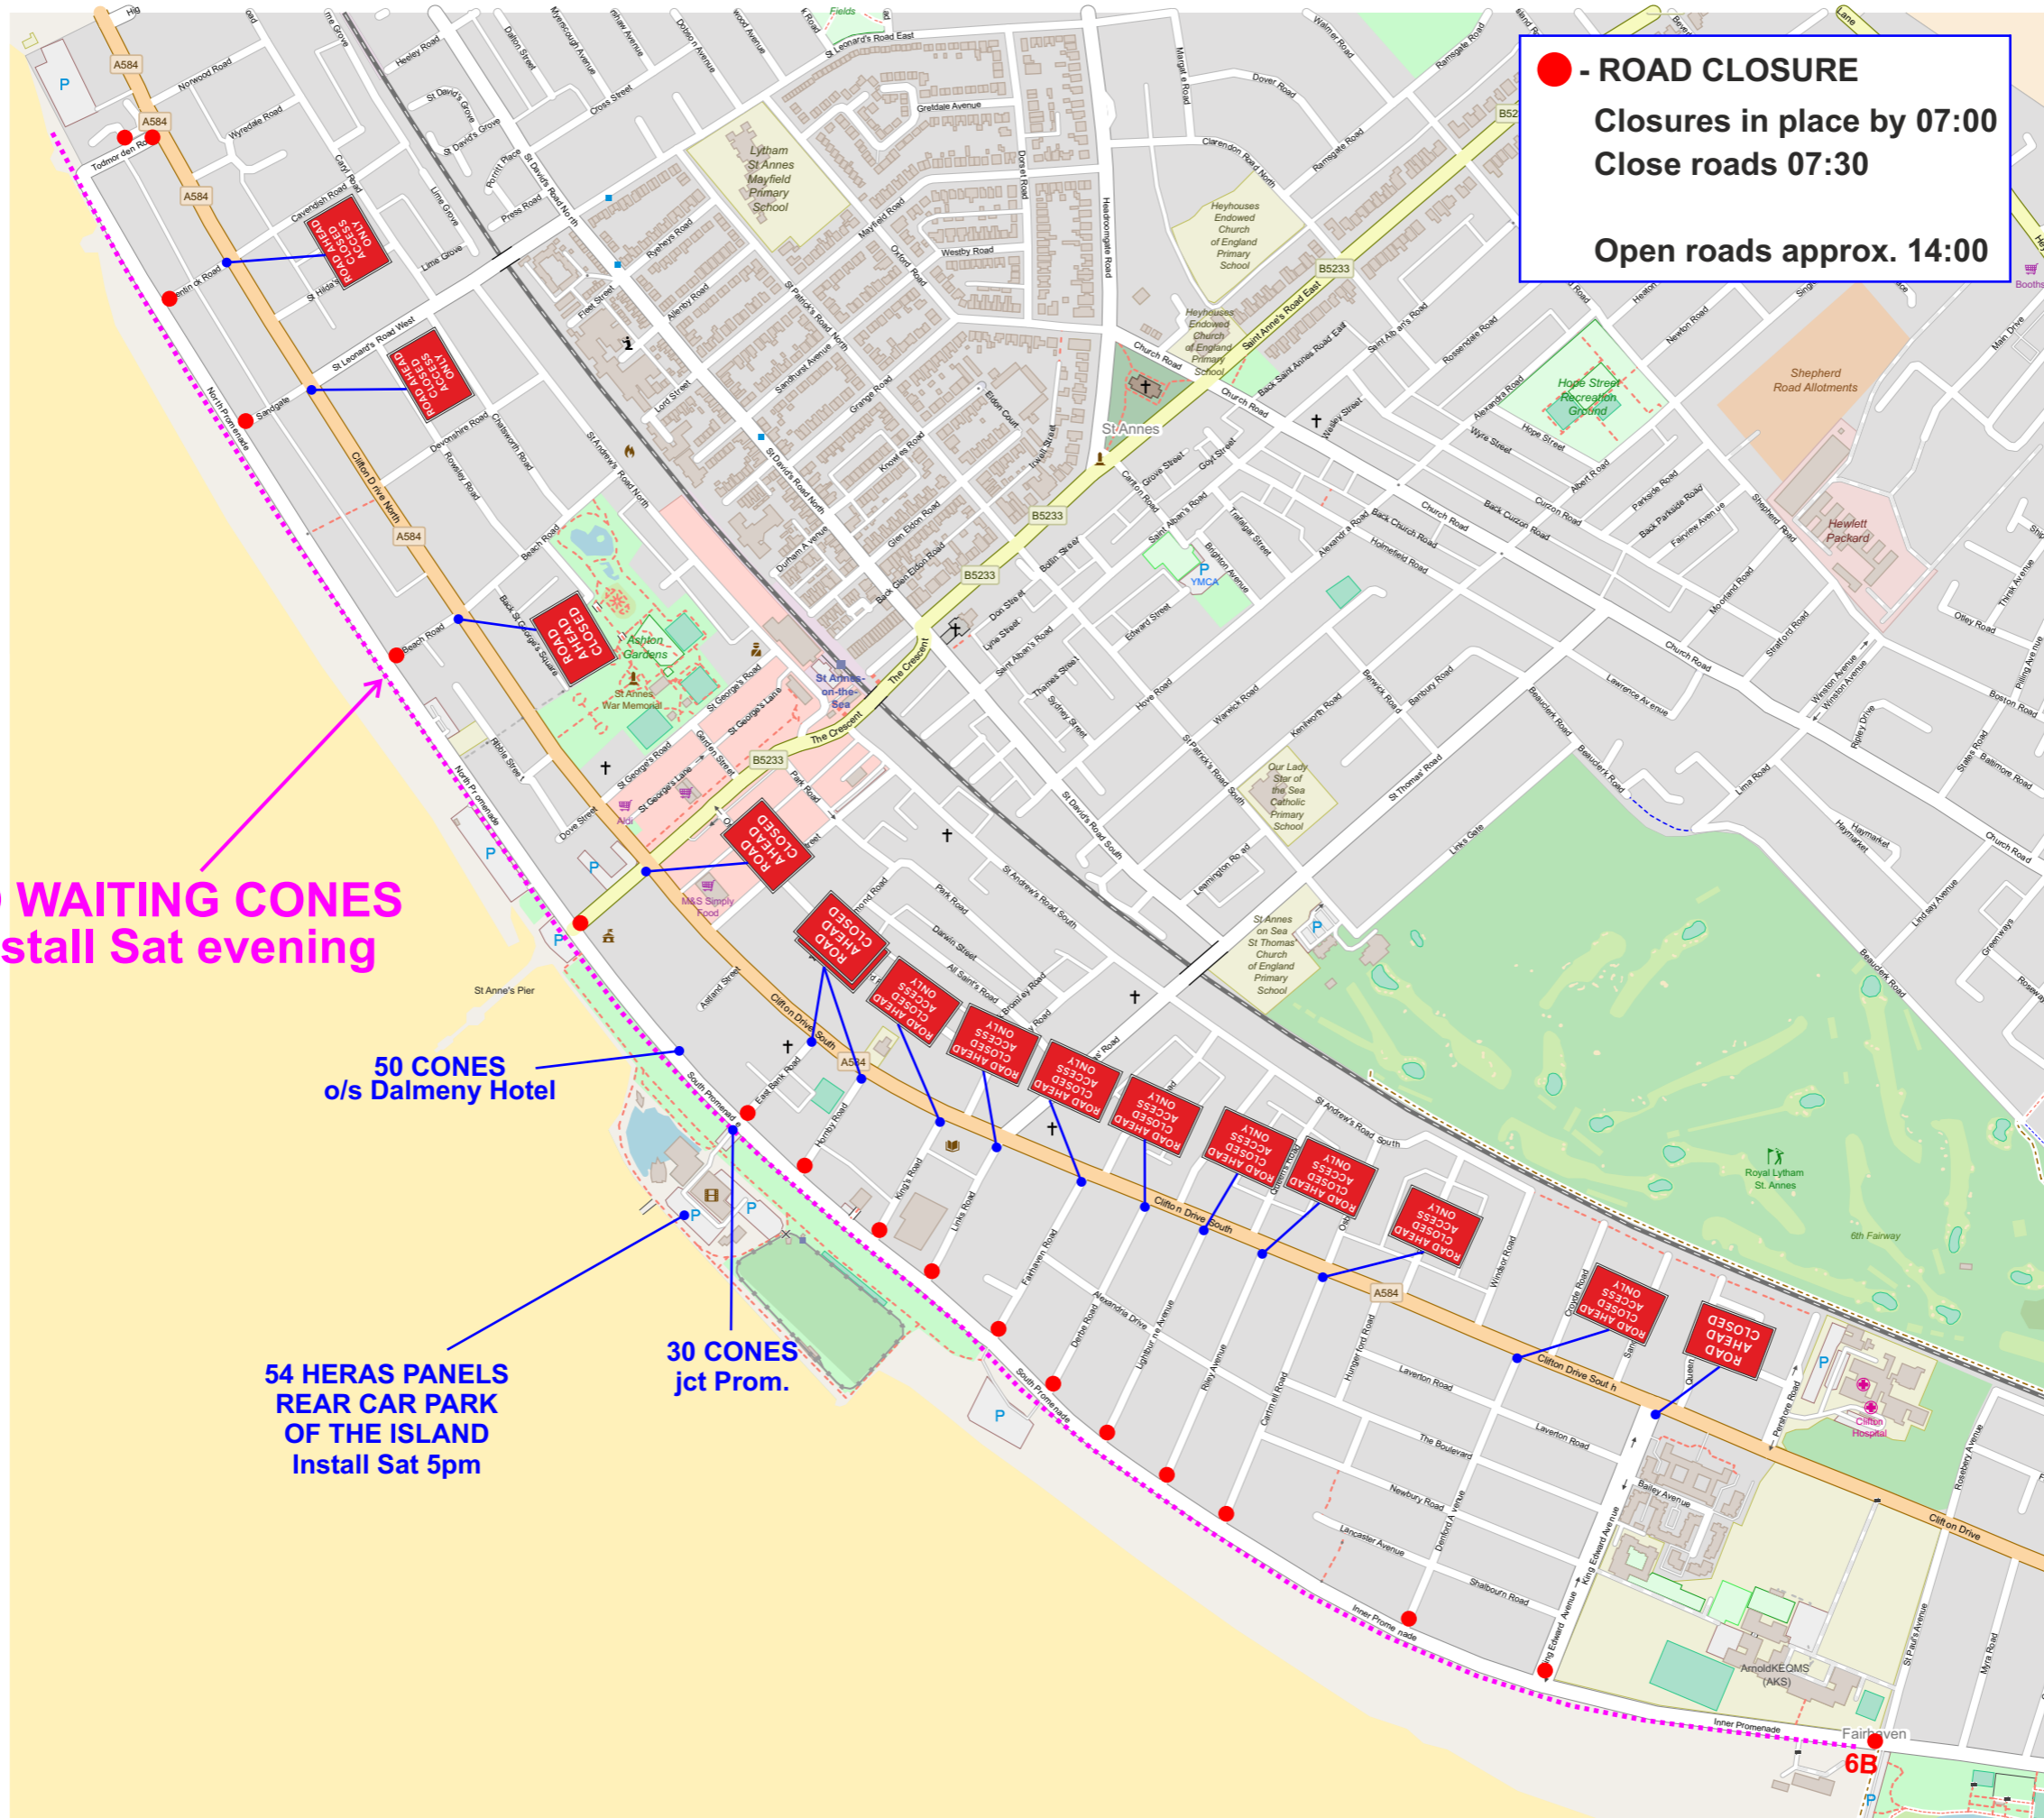

# St. ANNES TRIATHLON

## May 20th 2018

● - ROAD CLOSURE  
Closures in place by 07:00  
Close roads 07:30  
Open roads approx. 14:00

NO WAITING CONES  
Install Sat evening

50 CONES  
o/s Dalmeny Hotel

54 HERAS PANELS  
REAR CAR PARK  
OF THE ISLAND  
Install Sat 5pm

30 CONES  
jct Prom.